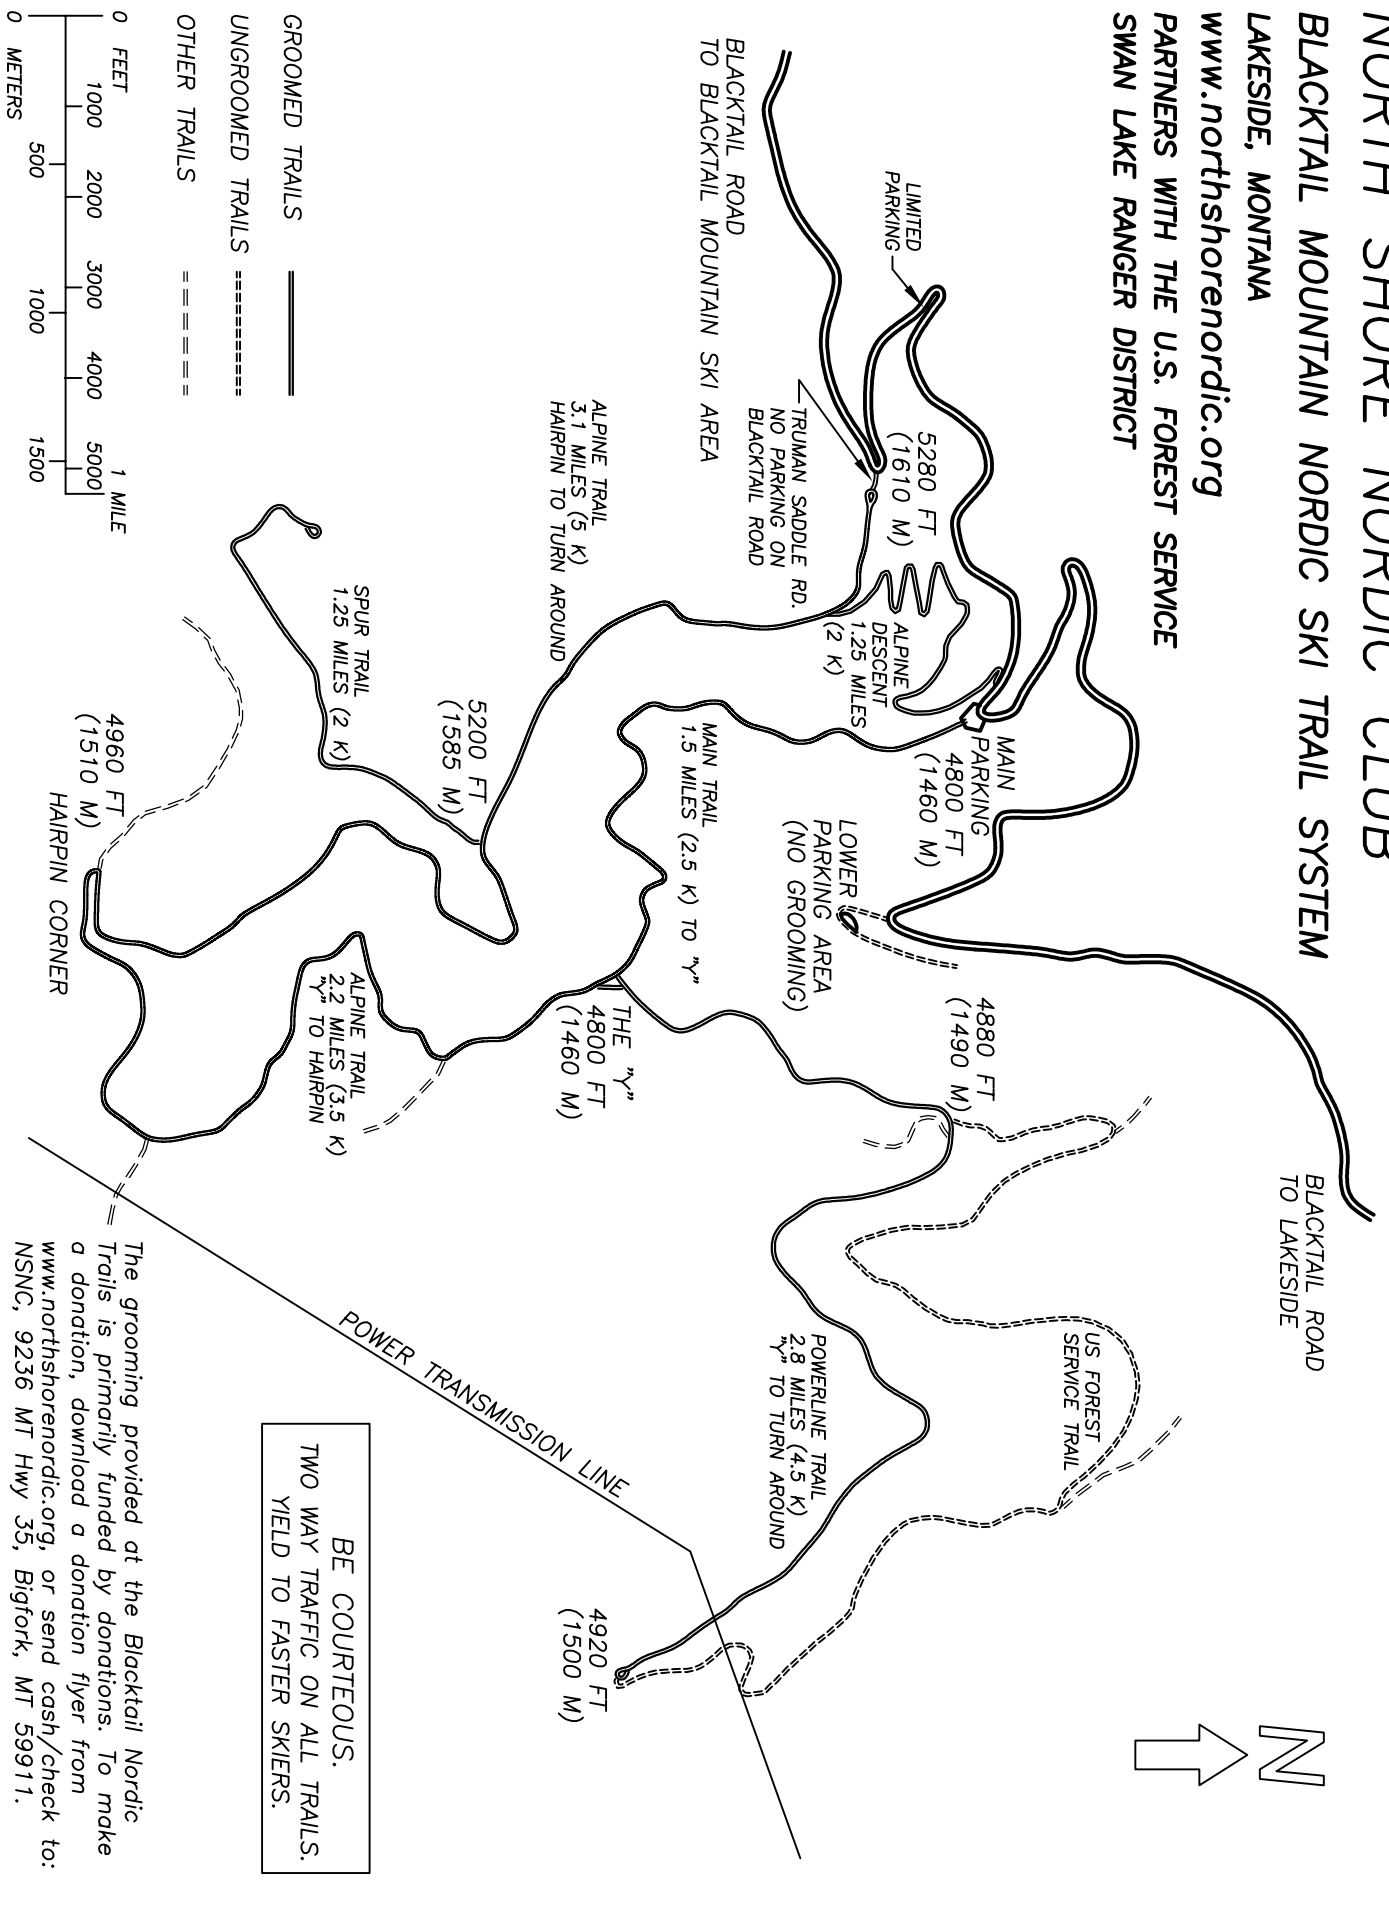

NORTH SHORE NORDIC CLUB

BLACKTAIL MOUNTAIN NORDIC SKI TRAIL SYSTEM

LAKESIDE, MONTANA

www.northshorenordic.org

PARTNERS WITH THE U.S. FOREST SERVICE

SWAN LAKE RANGER DISTRICT

**BE COURTEOUS.
TWO WAY TRAFFIC ON ALL TRAILS.
YIELD TO FASTER SKIERS.**

GROOMED TRAILS ———
 UNGROOMED TRAILS - - - - -
 OTHER TRAILS = = = = =

The grooming provided at the Blacktail Nordic Trails is primarily funded by donations. To make a donation, download a donation flyer from www.northshorenordic.org, or send cash/check to: NSNC, 9236 MT Hwy 35, Bigfork, MT 59911.